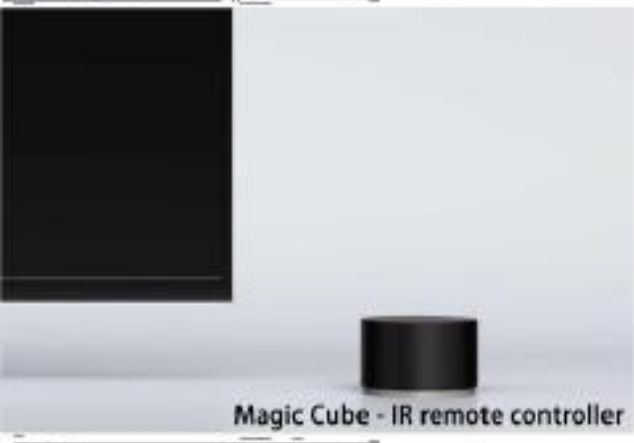

# 華岡智慧宅系統

Smart Switch

Magic Cube - IR remote controller

MixPad S -super smart panel

WiFi PTZ camera

Only careful design deserves our daily interaction

MixPad Mini

Smoke Sensor